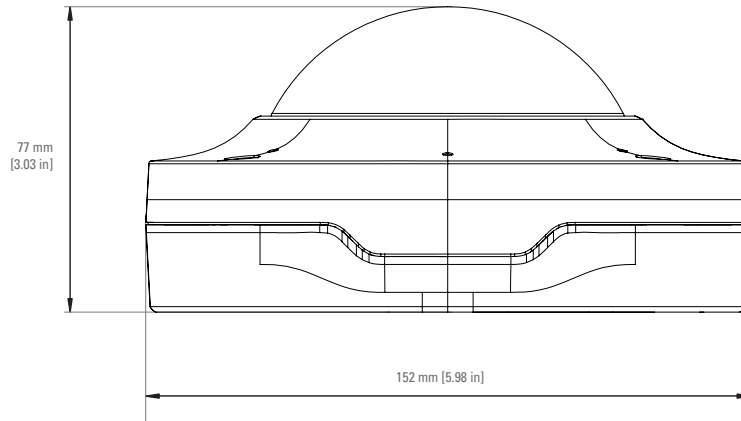

### PHYSICAL CHARACTERISTICS

Dimensions: 152x152x77mm

Weight: 1.1 kg

Body: Aluminum

### Side view

Scale 1:2