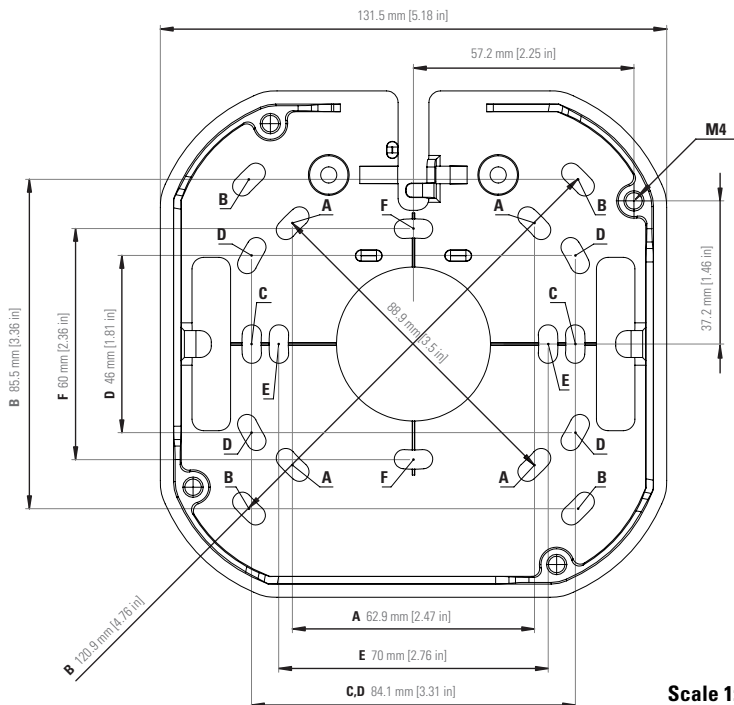

# TECHNICAL DRAWINGS

## Camera

### Side view

Scale 1:2

### Top view

Scale 1:2

DESIGNATION	DIMENSION (MM)	DIMENSION (INCH)
A	Octagon 62.9 x 62.9 (88.9 diagonal)	2.47 x 2.47 (3.50 diagonal)
B	4" Square Box 85.5 x 85.5 (120.9 diagonal)	3.36 x 3.36 (4.76 diagonal)
C	Single Gang 84.1	3.31
D	Double Gang 84.1 x 46	3.31 x 1.81
E	EU Ceiling Box 70	2.76
F	EU Outlet Box 60	2.36