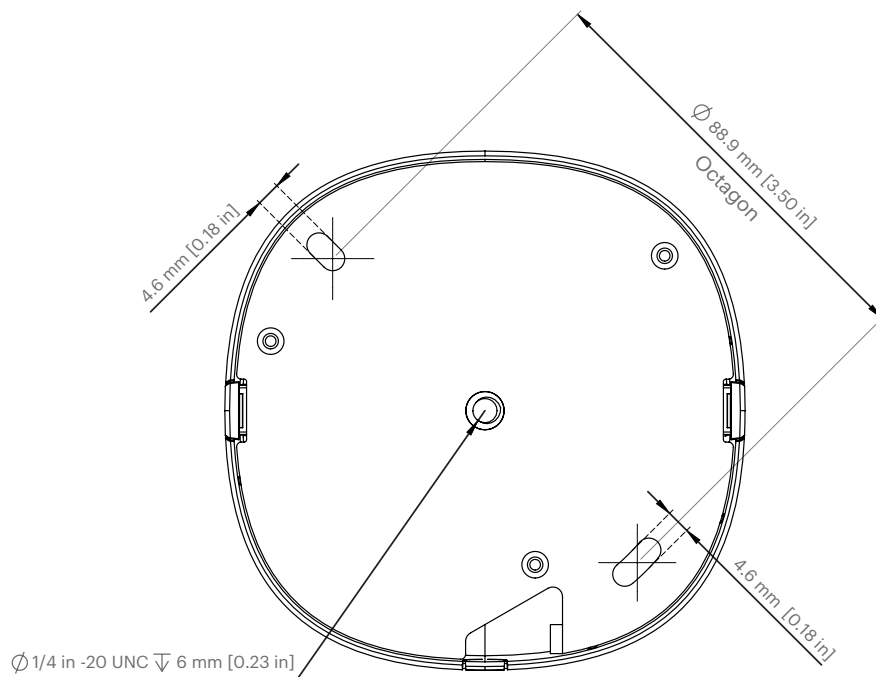

Bottom view