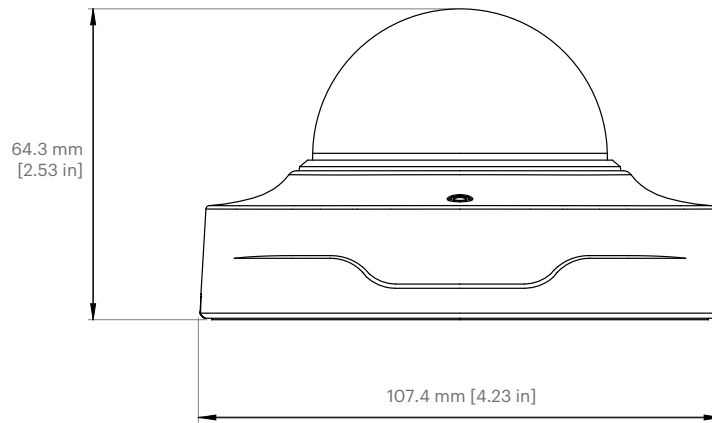

**Adjustment range**

Pan, Tilt, Roll

**Temperature**

Operating: 0°C to +40°C

Storage: -40°C to +60°C

**Physical characteristics**

Dimensions: 107x107x64mm

Weight: 280g

# Technical drawings

## Side view